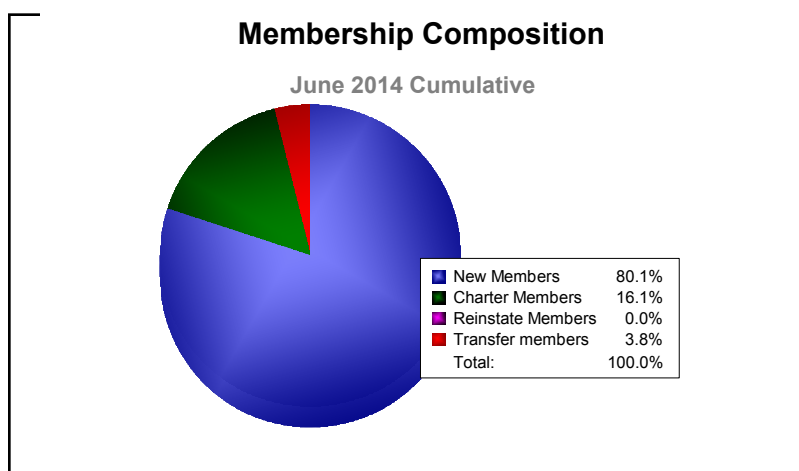

Year	New Clubs	Dropped Clubs	Gain/ Loss Clubs	New Members	Charter Members	Reinstate Members	Transfer Members	Total Member Added	Total Members Dropped	Gain/ Loss Members
2009-2010	1	0	1	122	30	2	6	160	-139	21
2010-2011	3	0	3	131	73	4	3	211	-124	87
2011-2012	0	0	0	134	0	2	6	142	-127	15
2012-2013	2	0	2	120	60	0	7	187	-83	104
2013-2014	1	0	1	169	34	0	8	211	-152	59
Average	1	0	1	135	39	2	6	182	-125	57