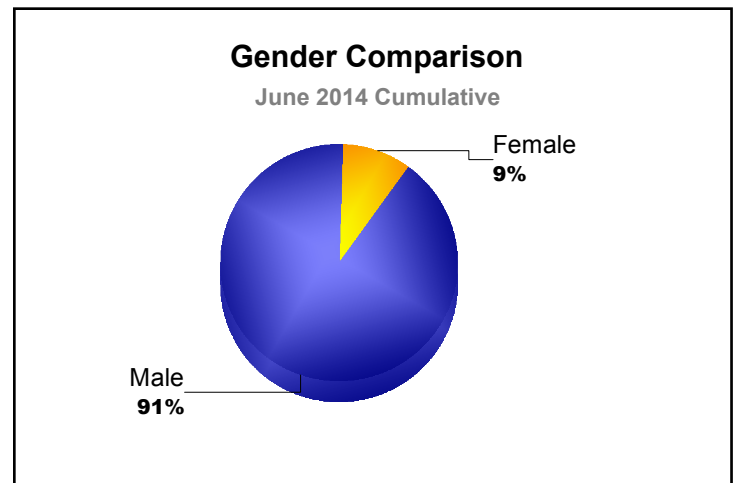

Year	New Clubs	Dropped Clubs	Gain/ Loss Clubs	New Members	Charter Members	Reinstate Members	Transfer Members	Total Member Added	Total Members Dropped	Gain/ Loss Members
2009-2010	1	0	1	122	30	2	6	160	-139	21
2010-2011	3	0	3	131	73	4	3	211	-124	87
2011-2012	0	0	0	134	0	2	6	142	-127	15
2012-2013	2	0	2	120	60	0	7	187	-83	104
2013-2014	1	0	1	169	34	0	8	211	-152	59
Average	1	0	1	135	39	2	6	182	-125	57