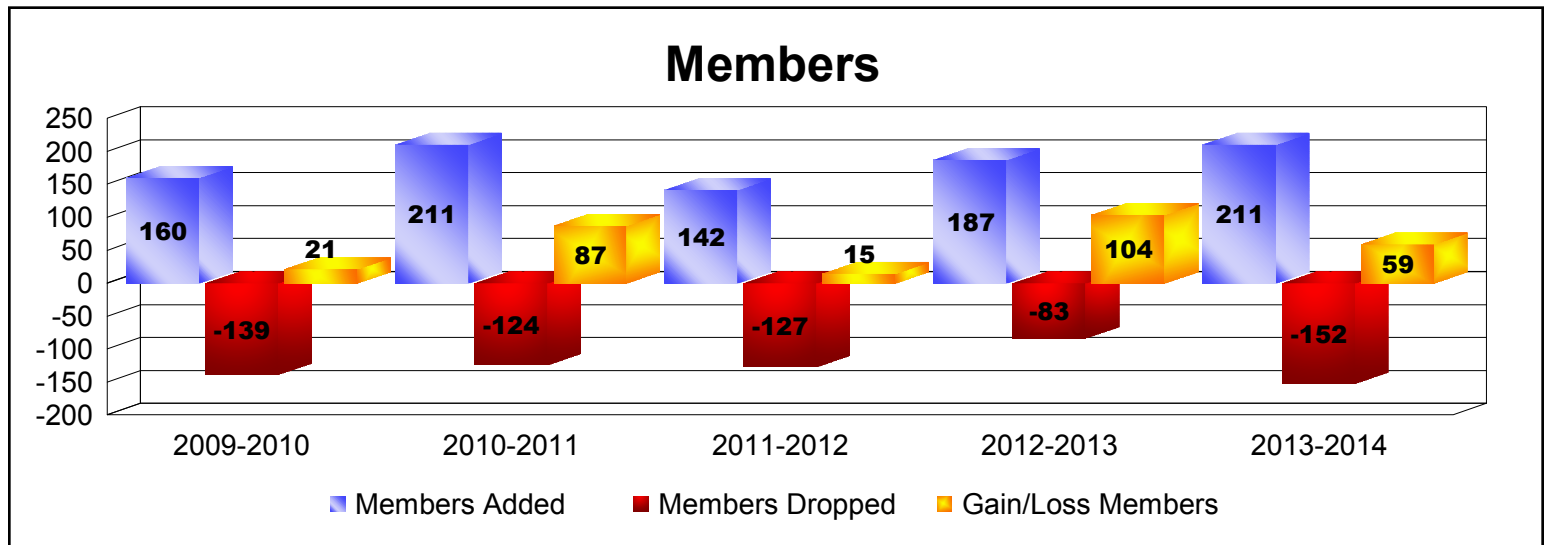

Year	New Clubs	Dropped Clubs	Gain/ Loss Clubs	New Members	Charter Members	Reinstate Members	Transfer Members	Total Member Added	Total Members Dropped	Gain/ Loss Members
2009-2010	1	0	1	122	30	2	6	160	-139	21
2010-2011	3	0	3	131	73	4	3	211	-124	87
2011-2012	0	0	0	134	0	2	6	142	-127	15
2012-2013	2	0	2	120	60	0	7	187	-83	104
2013-2014	1	0	1	169	34	0	8	211	-152	59
Average	1	0	1	135	39	2	6	182	-125	57

Year	New Clubs	Dropped Clubs	Gain/ Loss Clubs	New Members	Charter Members	Reinstate Members	Transfer Members	Total Member Added	Total Members Dropped	Gain/ Loss Members
2009-2010	0	0	0	3	0	0	0	3	-2	1
2010-2011	0	0	0	3	0	0	0	3	-4	-1
2011-2012	0	0	0	0	0	0	0	0	-2	-2
2012-2013	0	0	0	2	0	0	0	2	-4	-2
2013-2014	0	0	0	4	0	0	0	4	-3	1
Average	0	0	0	2	0	0	0	2	-3	-1