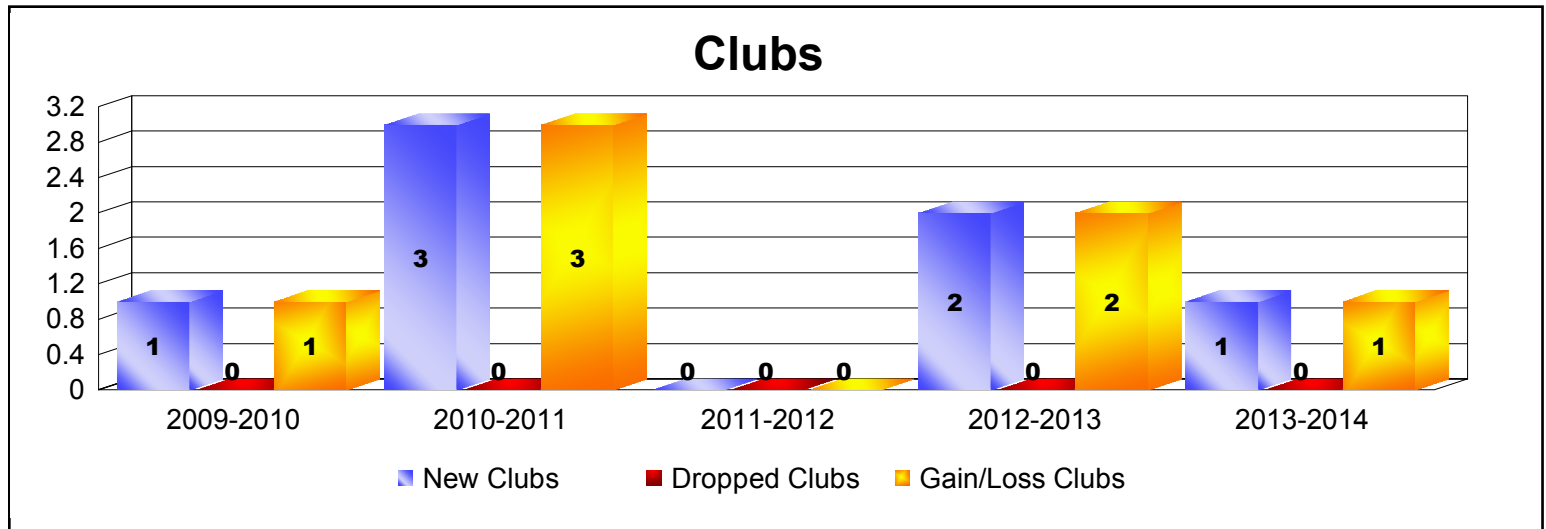

Year	New Clubs	Dropped Clubs	Gain/ Loss Clubs	New Members	Charter Members	Reinstate Members	Transfer Members	Total Member Added	Total Members Dropped	Gain/ Loss Members
2009-2010	1	0	1	122	30	2	6	160	-139	21
2010-2011	3	0	3	131	73	4	3	211	-124	87
2011-2012	0	0	0	134	0	2	6	142	-127	15
2012-2013	2	0	2	120	60	0	7	187	-83	104
2013-2014	1	0	1	169	34	0	8	211	-152	59
Average	1	0	1	135	39	2	6	182	-125	57

Year	New Clubs	Dropped Clubs	Gain/ Loss Clubs	New Members	Charter Members	Reinstate Members	Transfer Members	Total Member Added	Total Members Dropped	Gain/ Loss Members
2009-2010	0	0	0	3	0	0	0	3	-2	1
2010-2011	0	0	0	3	0	0	0	3	-4	-1
2011-2012	0	0	0	0	0	0	0	0	-2	-2
2012-2013	0	0	0	2	0	0	0	2	-4	-2
2013-2014	0	0	0	4	0	0	0	4	-3	1
Average	0	0	0	2	0	0	0	2	-3	-1